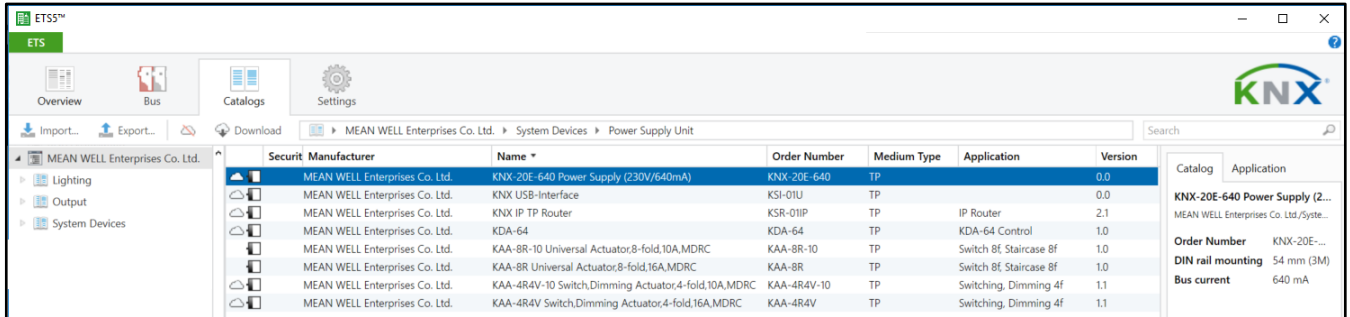

KNX Application Database and Firmware Upgrade

18/12/2024

- ETS Online Catalog (anyone can download via ETS without access MW website)
- ETS-Online-Katalog (jeder kann über ETS herunterladen, ohne auf die MW-Website zuzugreifen)
- ETS 在线目录 (任何人都可以通过 ETS 下载而无需访问 MW 网站)

[EN]

- User also can download the database of each MEAN WELL product from below [hyperlinks](#).

Note: 1. For the latest version Database of each MEAN WELL product, please always refer to ETS Online Catalog.
 2. Application database import issue, or the firmware is not up to date, please check [log](#) history file.